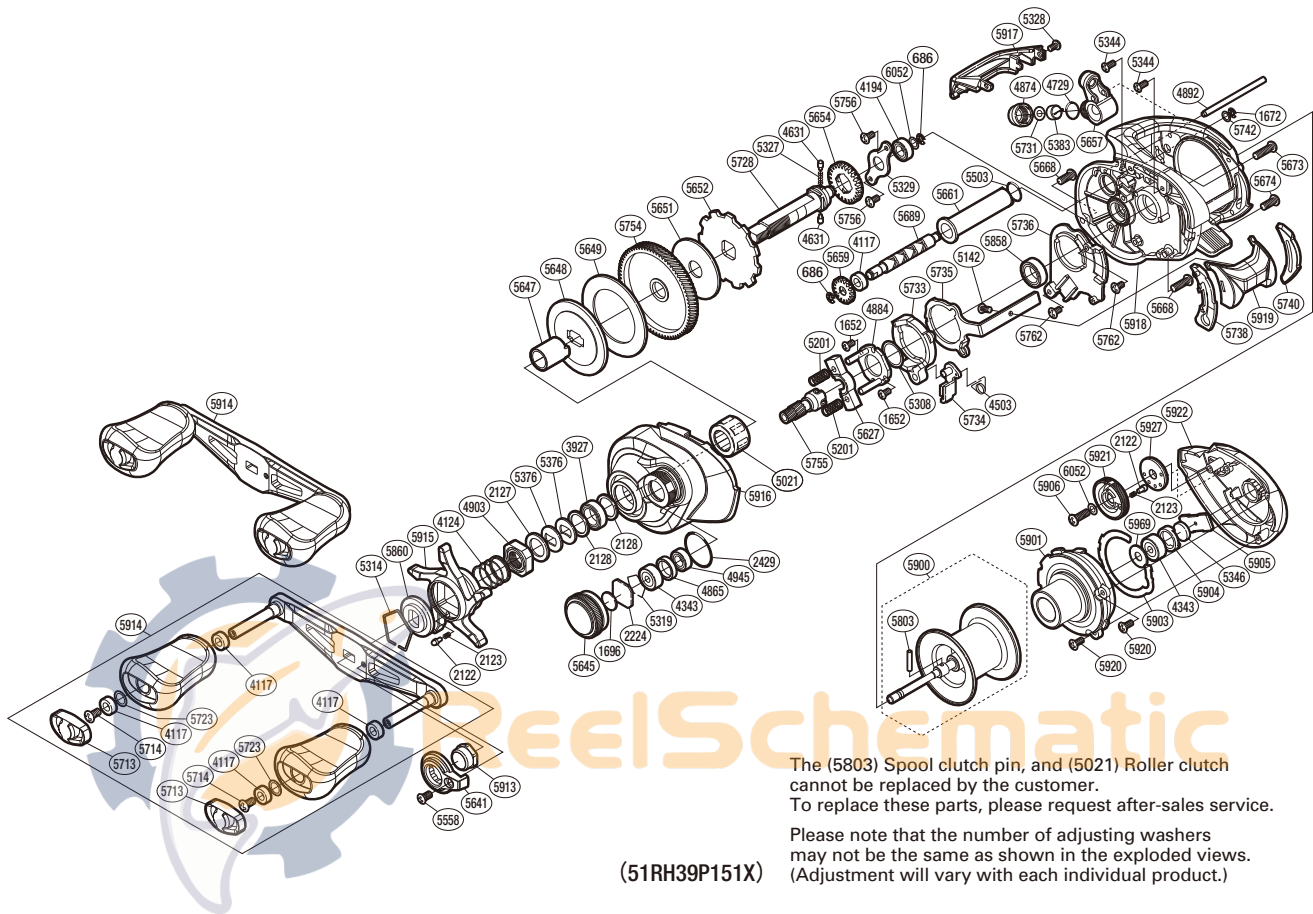

SHIMANO

CURADO DC SA-RB

CUDC151XG

Part No.	Description	Part No.	Description	Part No.	Description
BNT0686	E Lock	BNT5329	Drive Shaft Retainer	BNT5738	Clutch Bar Guide B
BNT1652	Screw	BNT5344	Screw	BNT5740	Clutch Bar Guide A
BNT1672	E Lock	BNT5346	Spacer B	BNT5742	Washer
BNT1696	Cast Control Spacer	BNT5376	Drag Spring Washer	BNT5754	Drive Gear
BNT2122	Click Pin	BNT5383	Line Guide Pawl	BNT5755	Pinion Gear
BNT2123	Click Spring	BNT5503	O Ring	BNT5756	Screw
BNT2127	Star Drag Spacer	BNT5558	Screw	BNT5762	Screw
BNT2128	Washer	BNT5627	Yoke	BNT5803	Spool Clutch Pin
BNT2224	Spool Tension Spacer	BNT5641	Handle Nut Plate	BNT5860	Star Drag Click Plate
BNT2429	O Ring	BNT5645	Cast Control Cap	BNT5900	Spool Assembly
BNT3927	Ball Bearing	BNT5647	Roller Clutch Inner Tube	BNT5901	B Side Plate Substrate
BNT4117	Bushing	BNT5648	Key Washer	BNT5903	Washer
BNT4124	Star Drag Spring	BNT5649	Drag Washer	BNT5904	Bearing Retainer
BNT4194	Ball Bearing	BNT5651	Drag Washer	BNT5905	Spool Shaft Spacer
BNT4343	Ball Bearing	BNT5652	Anti-reverse Ratchet	BNT5906	Screw
BNT4503	Clutch Pawl Spring	BNT5654	Idle Gear	BNT5913	Handle Nut
BNT4631	Idle Gear Pin	BNT5657	Line Guide Assembly	BNT5914	Handle Assembly
BNT4729	O Ring	BNT5659	Idle Gear	BNT5915	Star Drag
BNT4865	Bearing Spacer	BNT5661	Level Wind Guard	BNT5916	Left Side Plate
BNT4874	Pawl Cap	BNT5668	Screw	BNT5917	Level Wind Protector
BNT4884	Clutch Cam Retainer	BNT5673	Screw	BNT5918	Frame Assembly
BNT4892	Stabilizer Bar	BNT5674	Screw	BNT5919	Clutch Button
BNT4903	Star Drag Nut	BNT5689	Worm Shaft	BNT5920	Screw
BNT4945	Ball Bearing	BNT5713	Handle Knob Seal	BNT5921	Brake Dial
BNT5021	Roller Clutch Bearing	BNT5714	Screw	BNT5922	Right Side Plate
BNT5142	Screw	BNT5723	Washer	BNT5927	Click Ring
BNT5201	Yoke Spring	BNT5728	Drive Shaft	BNT5969	Bearing Seal
BNT5308	Washer	BNT5731	Spacer	BNT6052	Washer
BNT5314	Click Plate Retainer	BNT5733	Clutch Cam	BNT5858	Ball Bearing
BNT5319	Bearing Retainer	BNT5734	Clutch Pawl Assembly		
BNT5327	Idle Gear Spring	BNT5735	Clutch Plate		
BNT5328	Screw	BNT5736	Clutch Guard	BNT4692	B-100 Oil (Accessory)